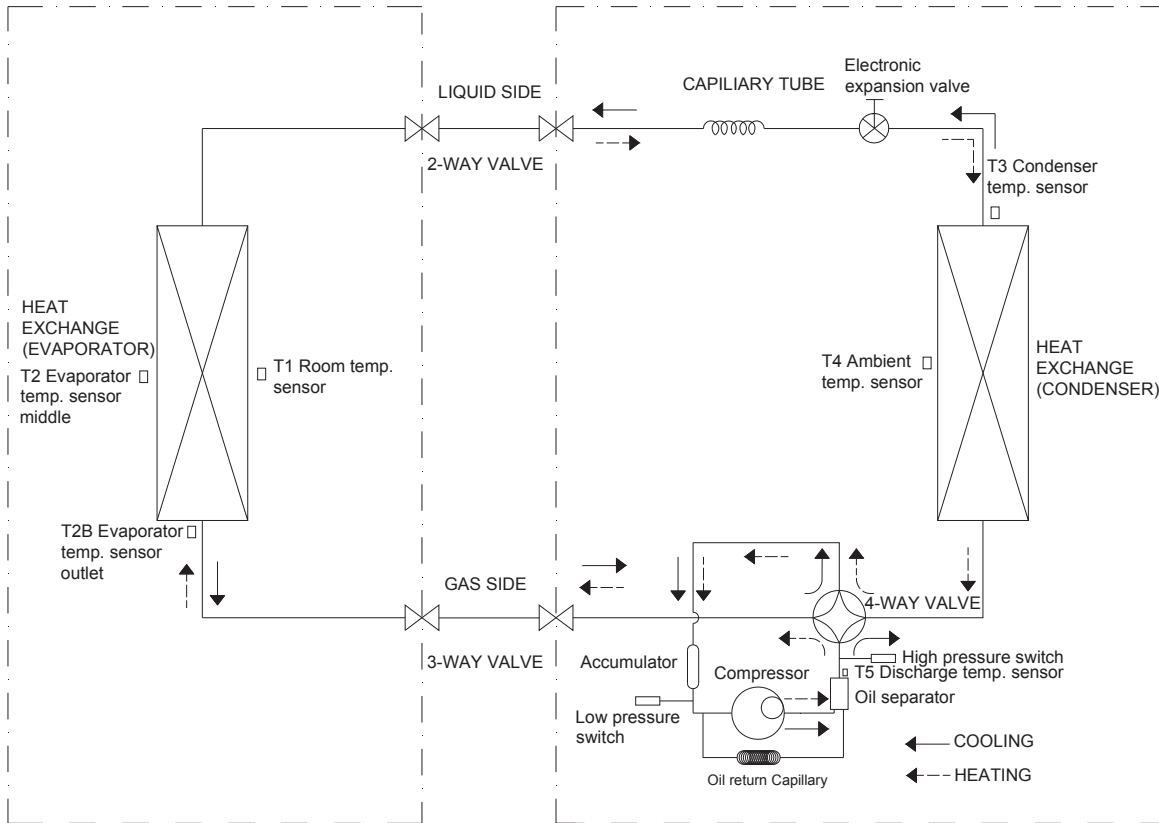

INDOOR

OUTDOOR

For MOU-48HDN1-Q, MOU-48HDN1-R and MOU-60HDN1-R, the accumulator is not included.

4. Wiring Diagrams

MOU-12HDN1-Q

MOU-18HDN1-Q

MOU-24HDN1-Q (220075301400)

MOU-24HDN1-Q (220075302030)