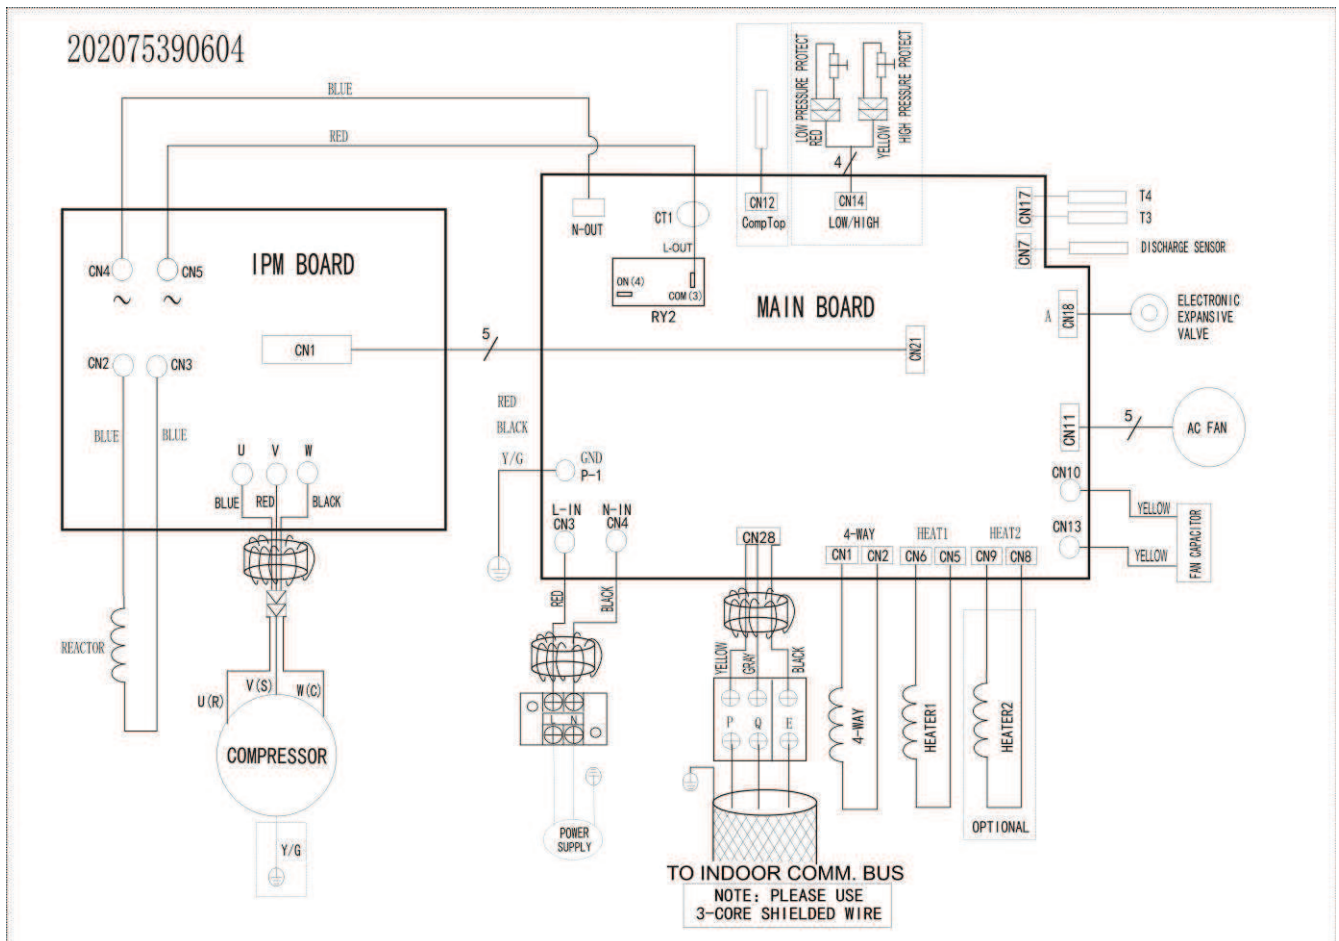

INDOOR

OUTDOOR

For MOU-48HDN1-Q, MOU-48HDN1-R and MOU-60HDN1-R, the accumulator is not included.

4. Wiring Diagrams

MOU-12HDN1-Q

MOU-18HDN1-Q

MOU-24HDN1-Q (220075301400)

MOU-24HDN1-Q (220075302030)