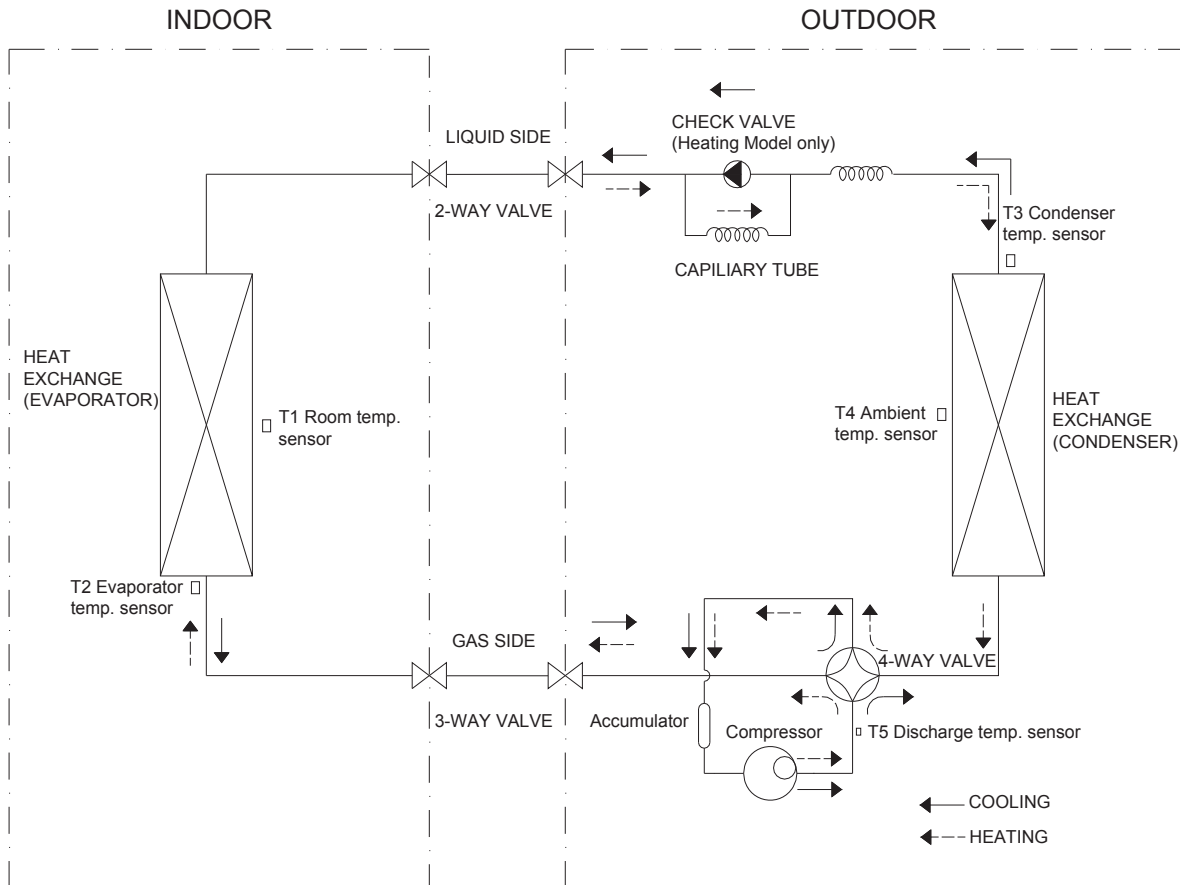

Model	Unit: mm						
	A	B	C	D	E	F	H
MOU-48HDN1-Q	940	600	376	400	340	360	1245
MOU-48HDN1-R							
MOU-60HDN1-R							

New MOU-48HDN1-Q MOU-48HDN1-R MOU-60HDN1-R

2. Service Space

3. Piping Diagrams

MOU-12HDN1-Q