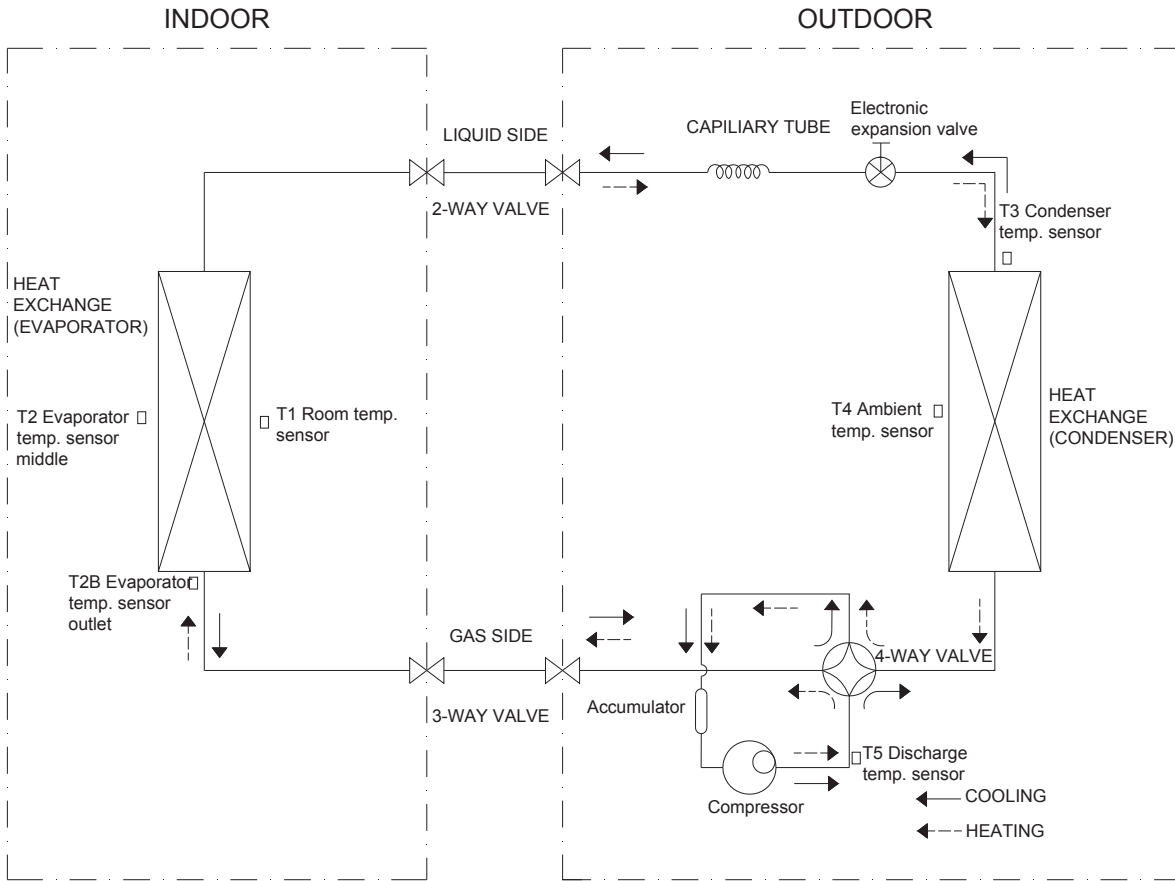

MOU-18HDN1-Q MOU-24HDN1-Q(220075301400)