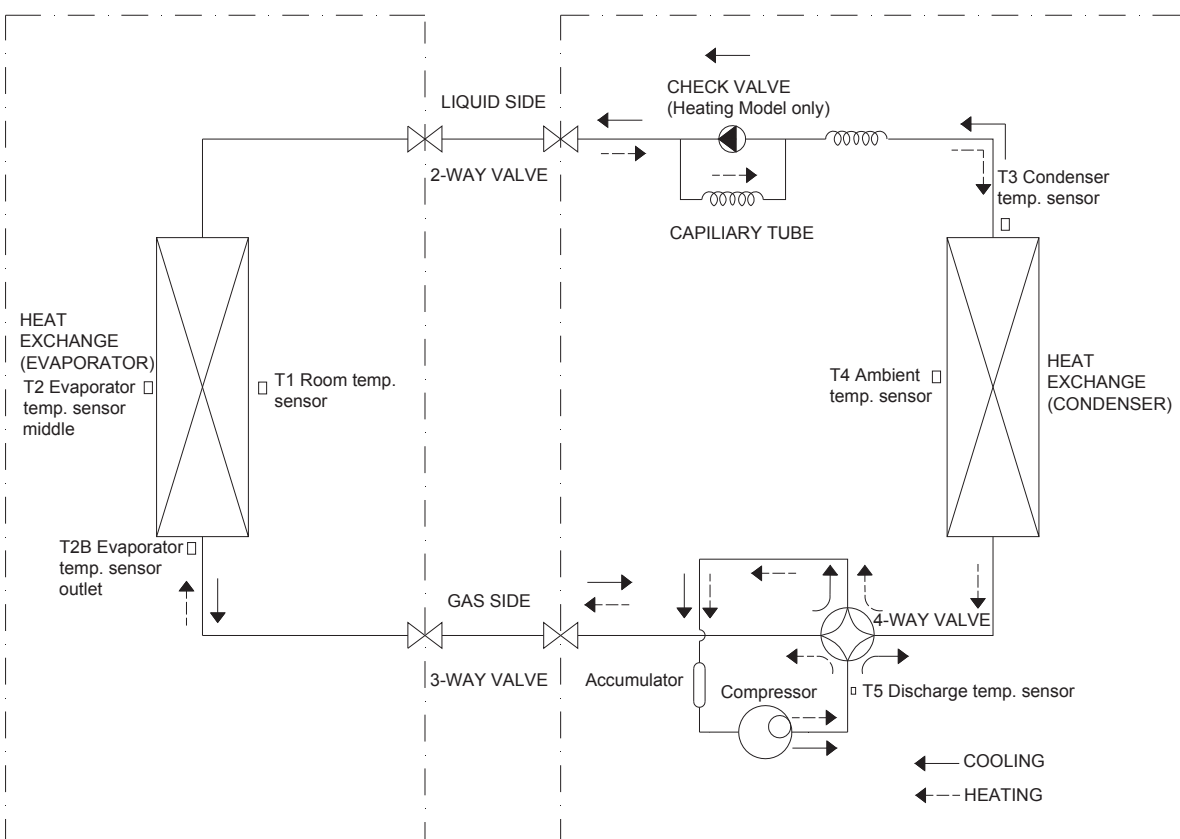

MOU-24HDN1-Q(220075301401)

For MOU-24HDN1-Q, the accumulator is not included.