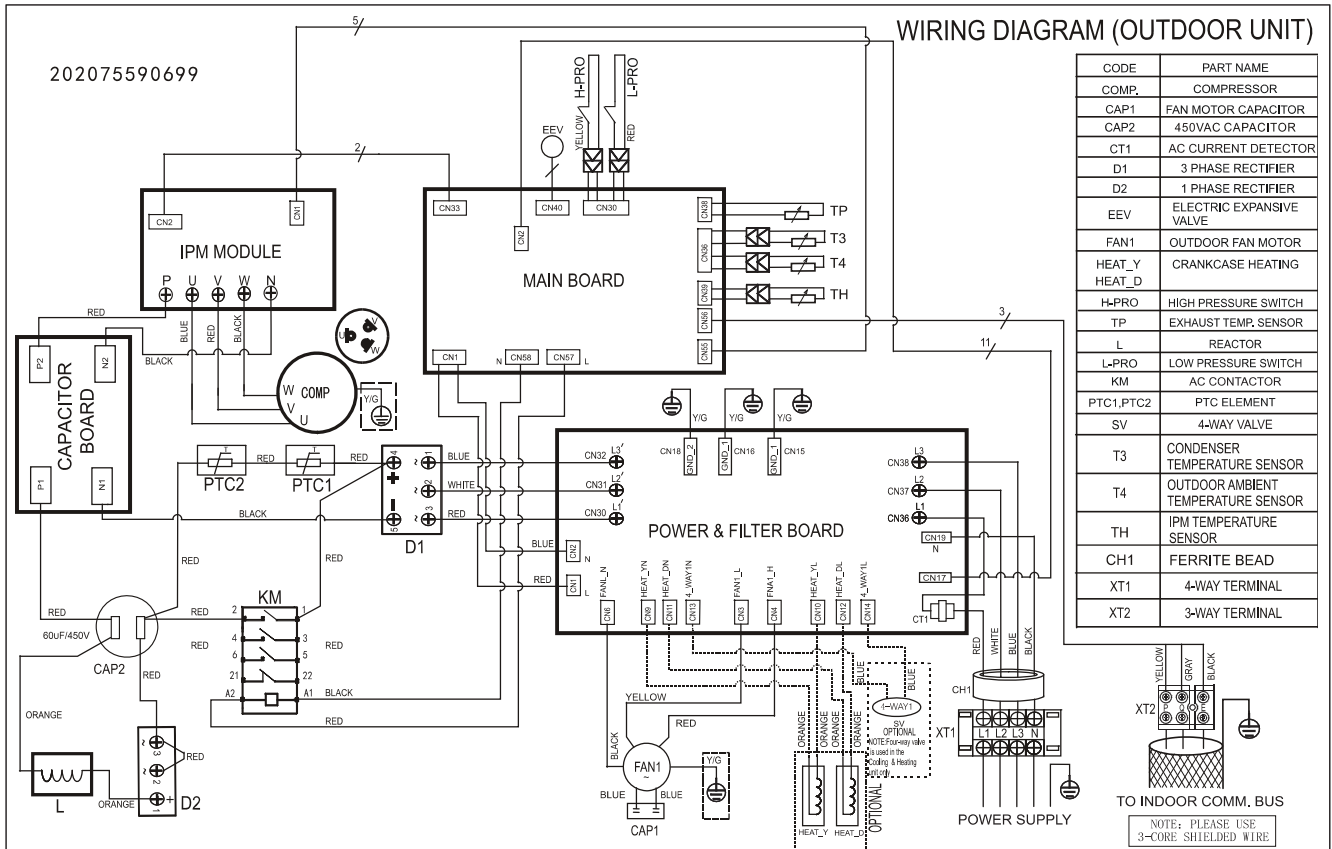

MOU-36HDN1-R