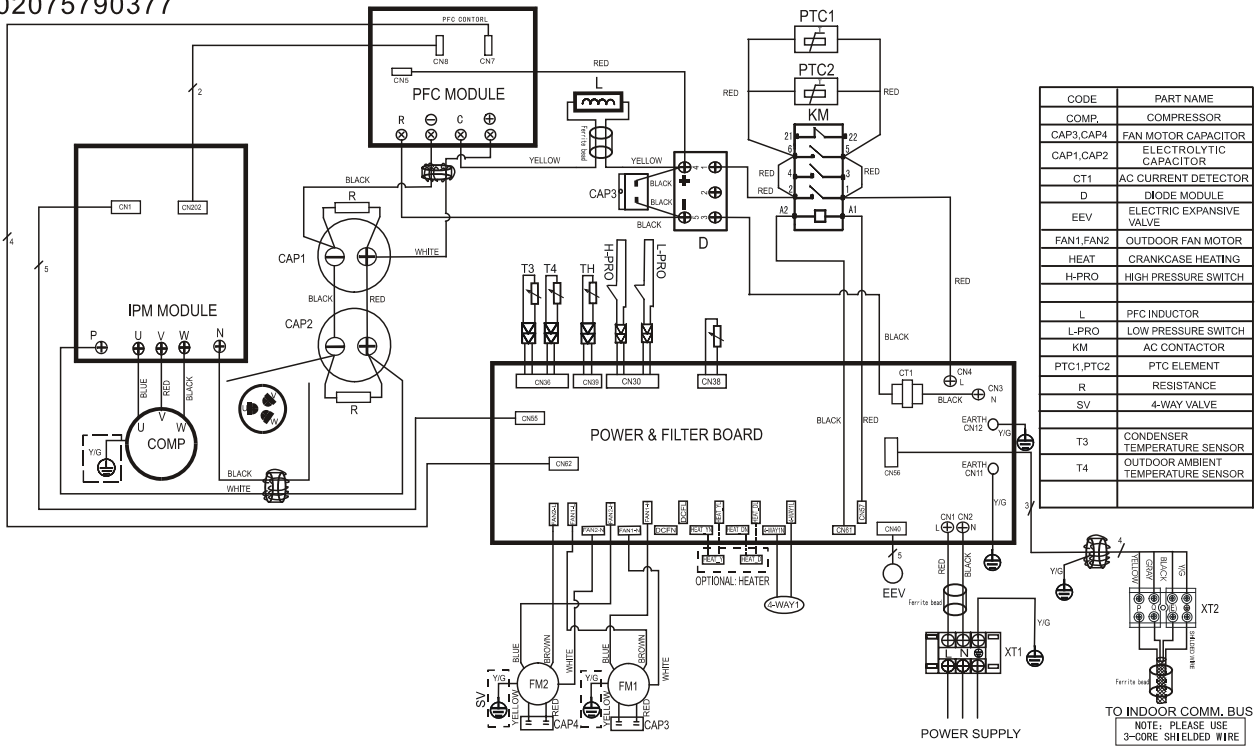

MOU-48HDN1-Q

202075790377