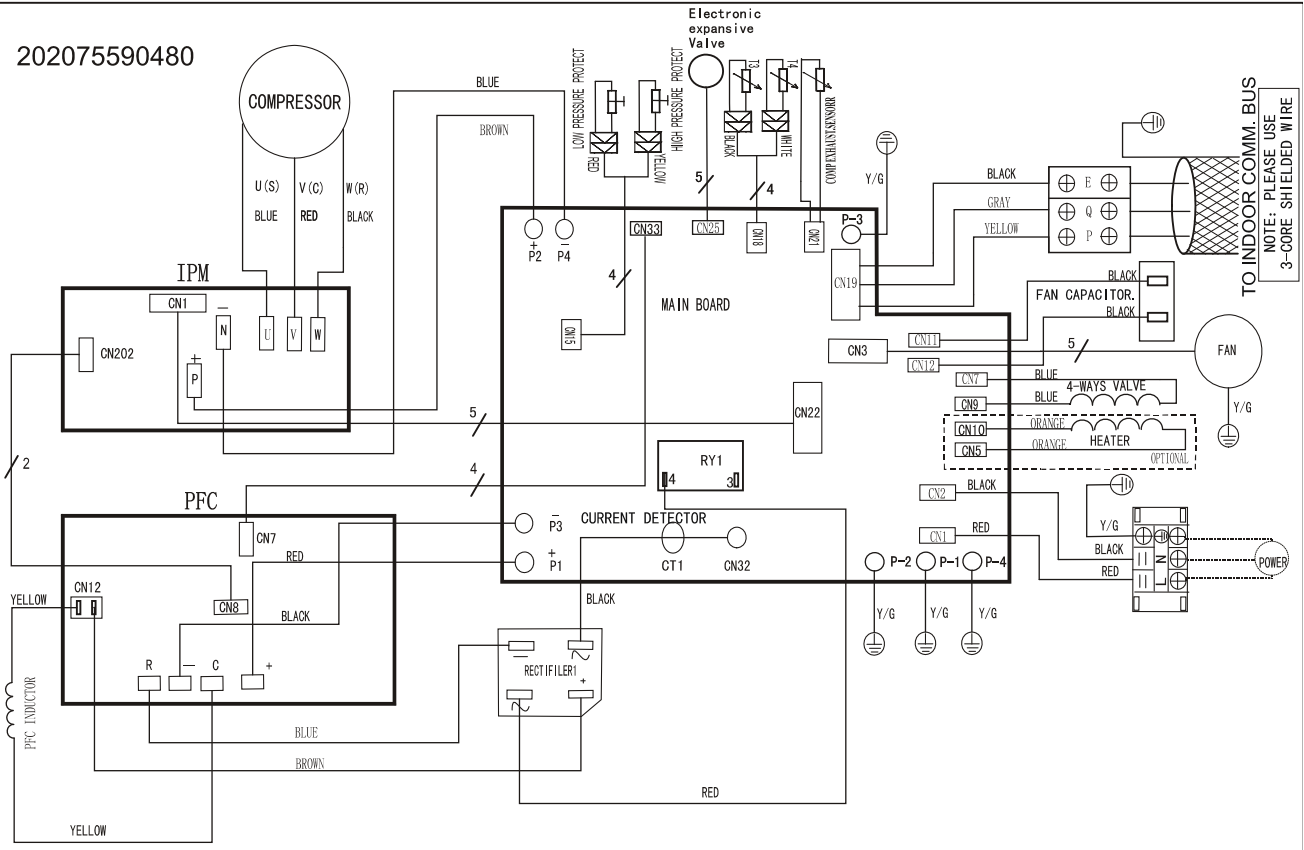

MOU-36HDN1-Q(220075501600)

202075590480