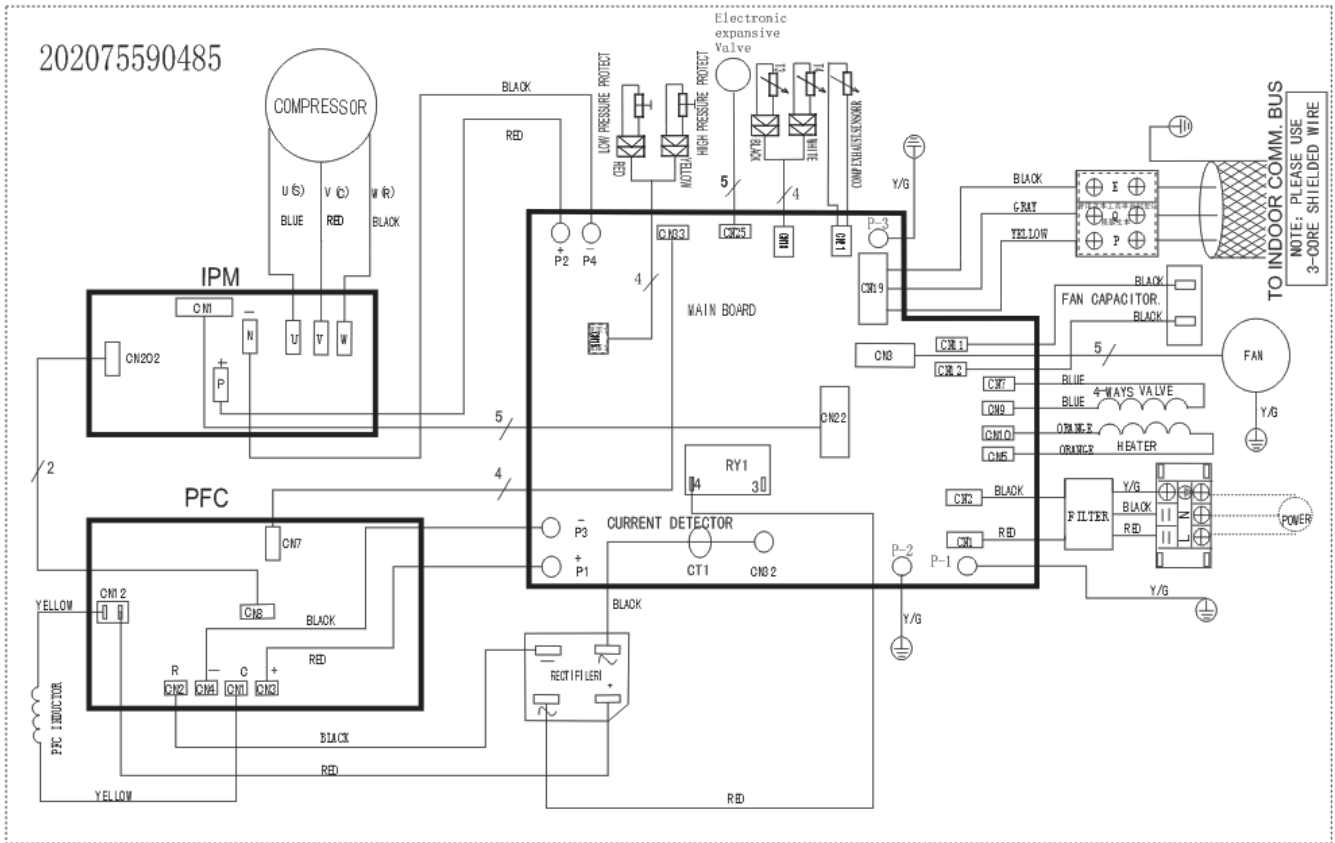

MOU-36HDN1-Q(220075501990)