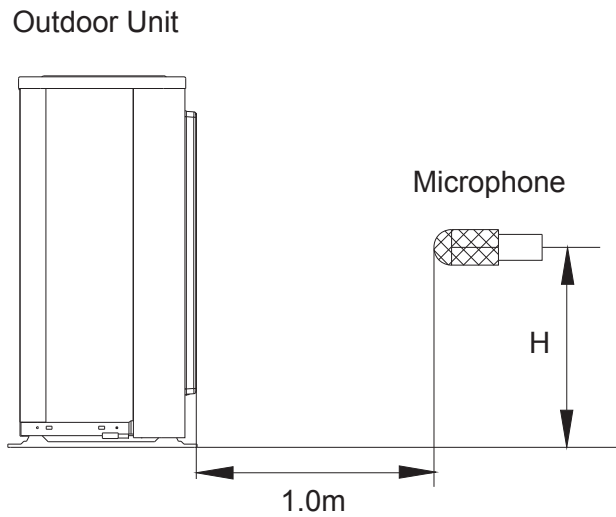

7. Sound Levels

Note: H= 0.5 × height of outdoor unit

Model	Noise level dB(A)
	H
MOU-12HDN1-Q	48
MOU-18HDN1-Q	51
MOU-24HDN1-Q (220075301400)	54
MOU-24HDN1-Q (220075301401)	59
MOU-24HDN1-Q (220075302030)	55
MOU-30HDN1-Q	55
MOU-36HDN1-Q	55
MOU-36HDN1-R	63
MOU-48HDN1-Q	59/54
MOU-48HDN1-Q(New Body)	62
MOU-48HDN1-R	62
MOU-48HDN1-R (New Body)	62.5
MOU-60HDN1-R	63
MOU-60HDN1-R (New Body)	62