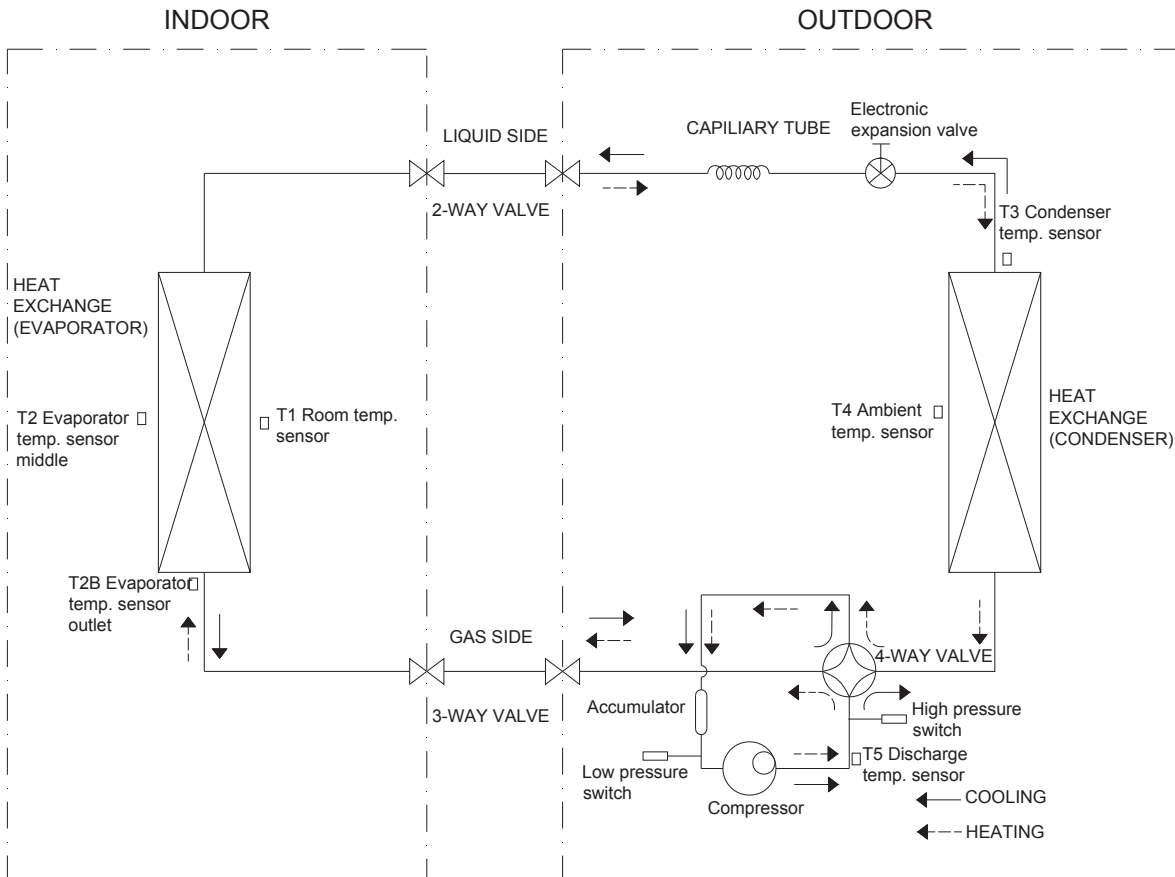

MOU-30HDN1-Q