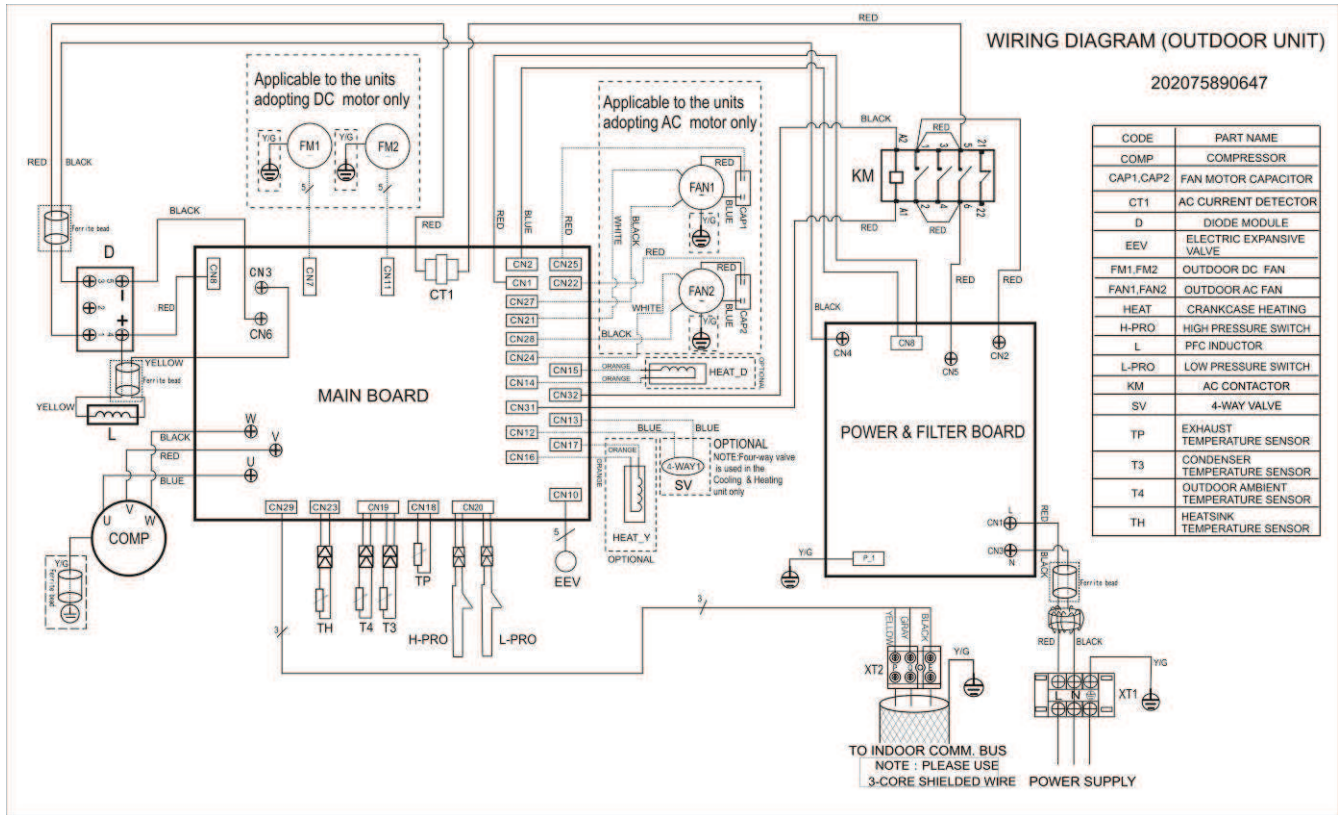

MOU-48HDN1-Q (New Body)