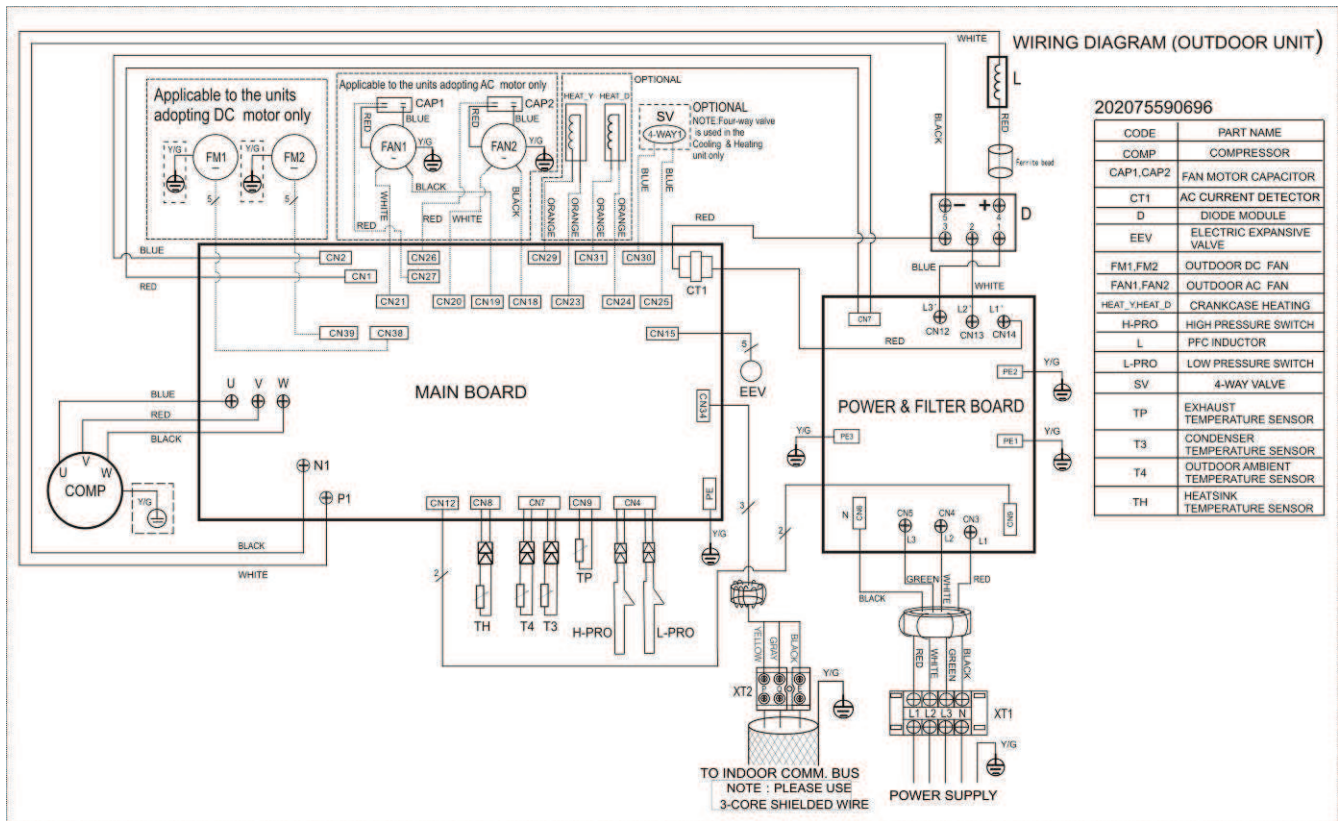

MOU-48HDN1-R MOU-60HDN1-R (New Body)

5. Electric Characteristics

Model	Outdoor Unit			
	Hz	Voltage	Min.	Max.
MOU-12HDN1-Q	50	220-240	198	254
MOU-18HDN1-Q	50	220-240	198	254
MOU-24HDN1-Q	50	220-240	198	254
MOU-30HDN1-Q	50	220-240	198	254
MOU-36HDN1-Q	50	220-240	198	254
MOU-36HDN1-R	50	380-420	342	440
MOU-48HDN1-Q	50	220-240	198	254
MOU-48HDN1-R	50	380-420	342	440
MOU-60HDN1-R	50	380-420	342	440