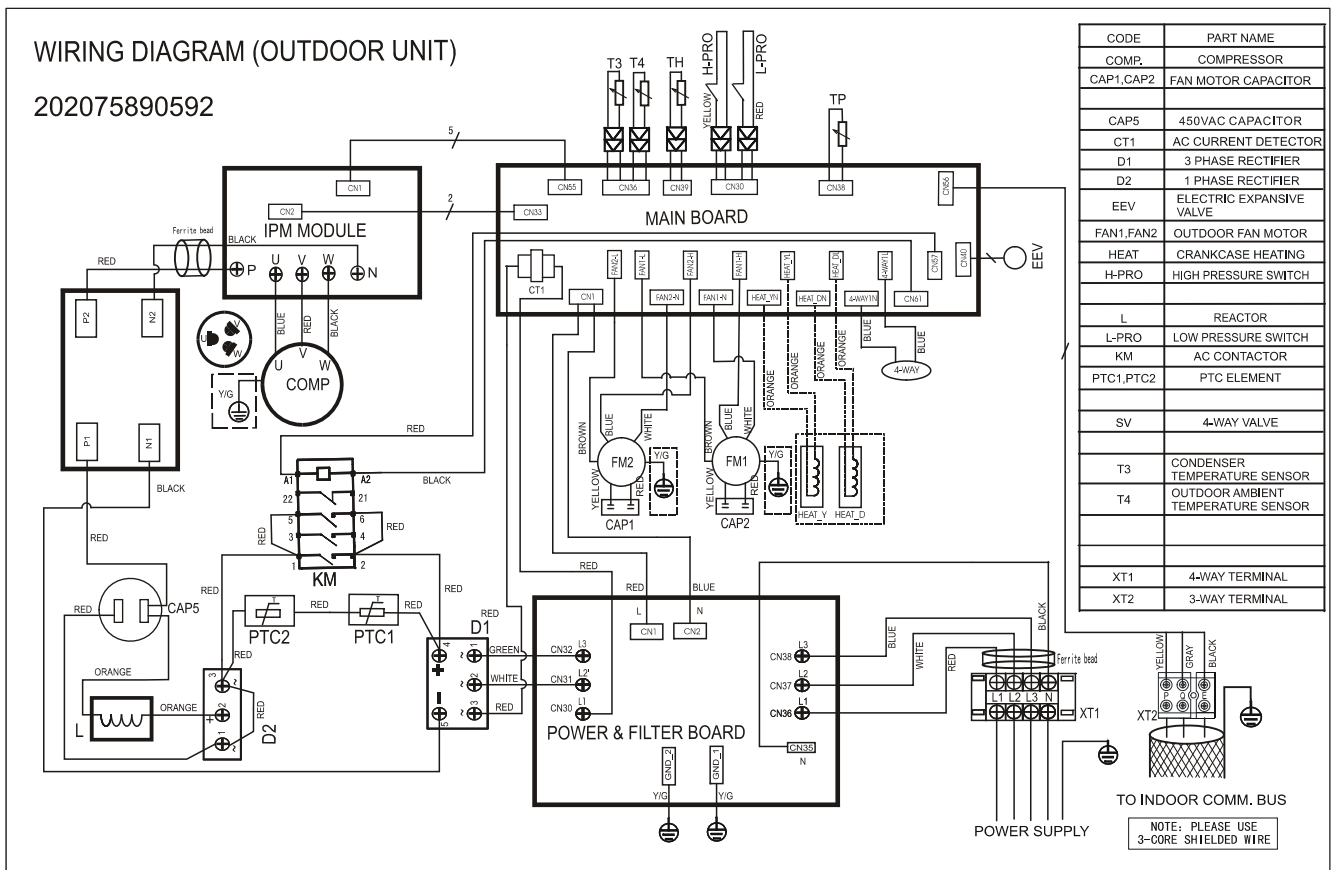

MOU-48HDN1-R MOU-60HDN1-R