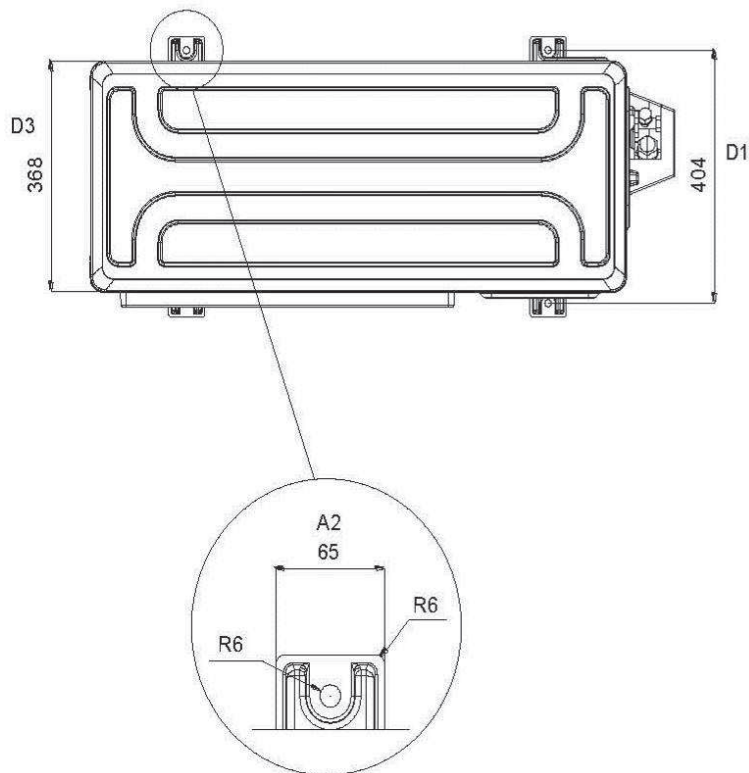

New MOU-48HDN1-Q MOU-48HDN1-R MOU-60HDN1-R