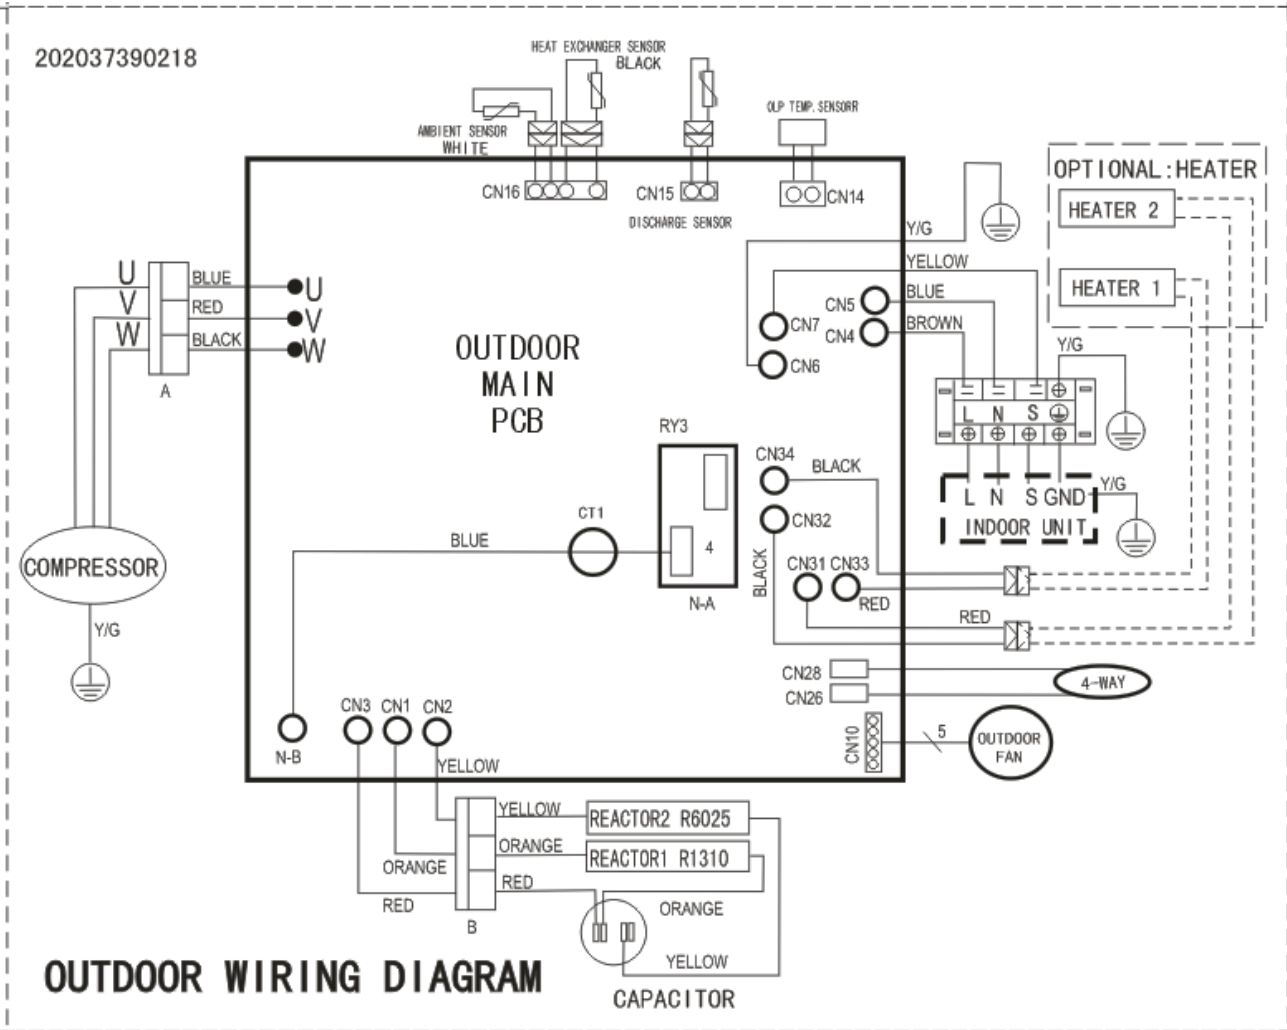

INDOOR

OUTDOOR

For MOU-48HDN1-Q, MOU-48HDN1-R and MOU-60HDN1-R, the accumulator is not included.

4. Wiring Diagrams

MOU-12HDN1-Q

MOU-18HDN1-Q

MOU-24HDN1-Q (220075301400)

MOU-24HDN1-Q (220075302030)